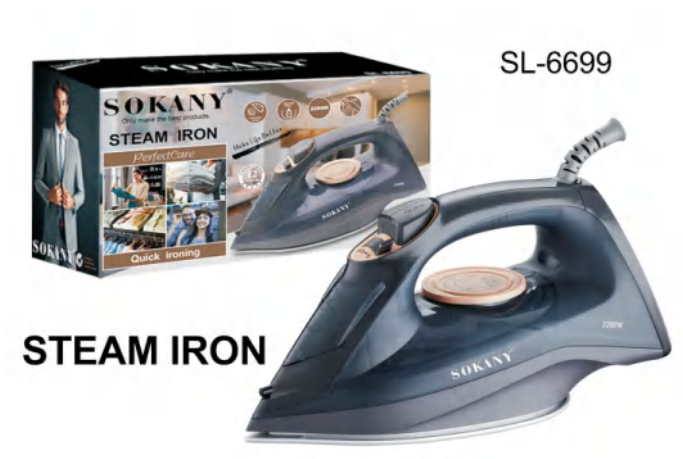

SK-6699

Dry / Steam / Spray Function
Spray Button / Ceramic soleplate
Temperature Control Dial / Steam Output Controller
360 degree swivel power cord
Spray Nozzle Indicator Light