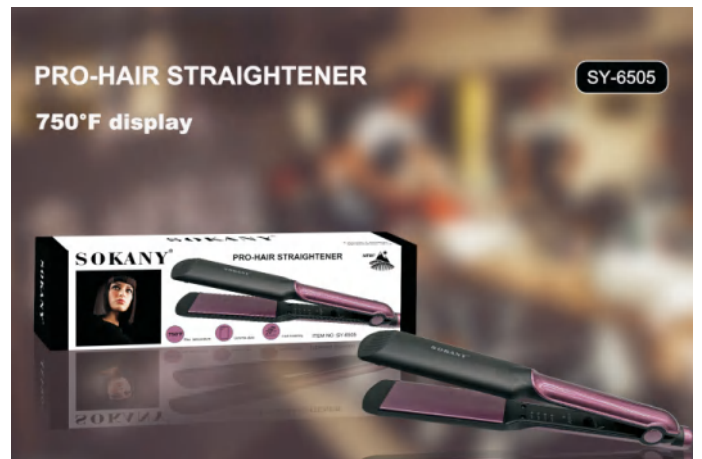

HS-6505

Power button to control "On/off"
Ptc heater, Rapid warming and rapid recovery
The max temperature for mid point of al tube is 750°F +/-50°F
360 degree swivel power cord
60 min auto-off protection