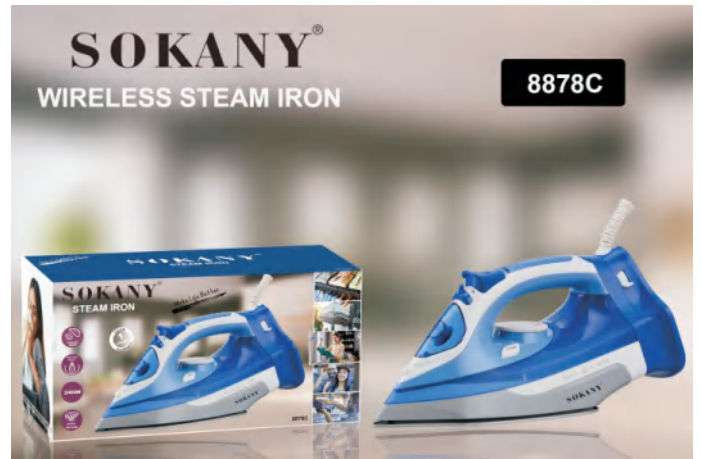

8878C

8878C

Dry / Steam / Spray Function
Spray Button / Ceramic soleplate
Temperature Control Dial / Steam Output Controller
360 degree swivel power cord
Spray Nozzle Indicator Light